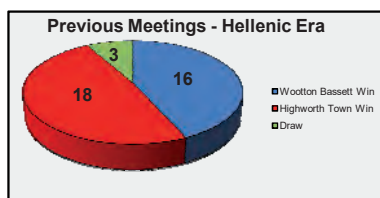

Today's Opponents

Highworth Town F.C.

Formed: 1893
Nickname: Worthians
Chairman: Rohan Haines
Secretary: Fraser Haines
Tel:
Ground: Elm Recreation Ground, Highworth, SN6 7DD
Tel: 01793 766263
Manager: Jeff Roberts
Capacity: 2,000
Seats: 150
Colours: Red Shirts, Black Shorts

Ground Directions: Enter Town on A361, turn into The Green by Veterinary Surgery, Ground and Car Park 100 yards on left.

Hellenic Premier Division

League Performance - Last Ten Seasons

Season	06/07	07/08	08/09	09/10	10/11	11/12	12/13	13/14	14/15	15/16
Top Scorer	J. Miller 11	P. Corcoran 20	T. Dingle 19	B. Fitzgerald 18	T. Bohane 43	J. Parsons 24	B. Clarke 14	T. Bohane 40	T. Bohane 41	T. Bohane 25
Average Crowd	100	91	104	85	96	69	57	61	74	78
Total Crowd	1,892	1,910	2,192	1,787	2,012	1,384	1,031	1,167	1,331	1,482
F.A. Cup	Ex Prelim	Ex Prelim	Ex Prelim	1st Qual Rnd	1st Qual Rnd	Ex Prelim	1st Qual Rnd	Ex Prelim	Prelim Rnd	Prelim Rnd
F.A. Vase	2nd Qual Rnd	2nd Round	2nd Qual Rnd	2nd Qual Rnd	1st Qual Rnd	2nd Round	1st Qual Rnd	1st Qual Rnd	Semi-Final	3rd Round

Current Form (Last Six Games)		
Date	Opponent	Result
17-Dec-16	v Binfield (A)	W 2 - 1
14-Dec-16	v Bradford Town (H)	W 2 - 0
10-Dec-16	v Thatcham Town (H)	L 1 - 3
8-Dec-16	v Brimscombe & Thrupp (A)	W 4 - 2
3-Dec-16	v Longlevens (H)	W 3 - 0
26-Nov-16	v Oxford City Nomads (H)	W 2 - 0

v Wootton Bassett Town (Last Six Games)	
Date	Fixture & Result
29-Aug-16	Highworth Town 3 Wootton Bassett 3
28-Dec-16	Highworth Town 8 Wootton Bassett 0
31-Aug-15	Wootton Bassett 0 Highworth Town 2
17-Mar-15	Highworth Town 1 Wootton Bassett 5
25-Aug-14	Wootton Bassett 0 Highworth Town 1
14-Dec-13	Highworth Town 1 Wootton Bassett 1

Wilts U18 Floodlit League