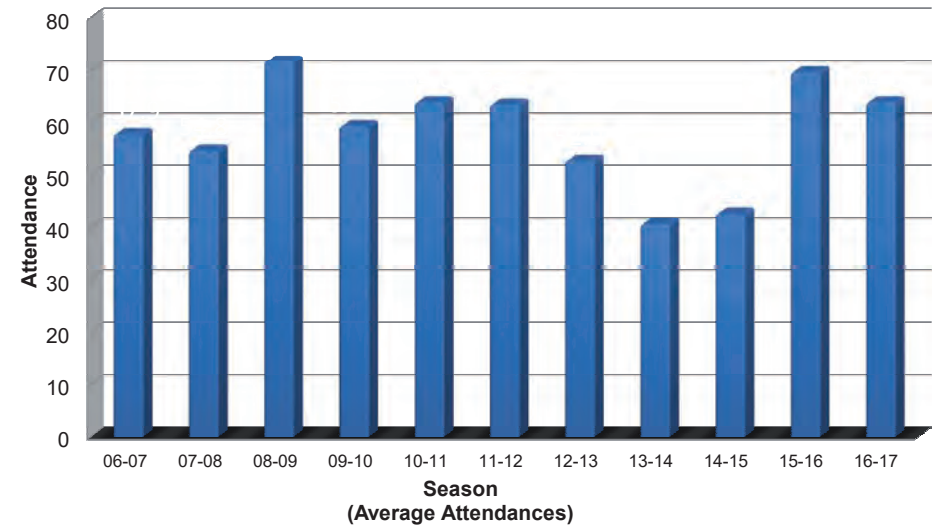

"It was just about changing the tactics a little bit and the second half was a walkover.

"We just lost to Wroughton and we think they'll probably go on and win the league but we'll keep going and see what we can do.

"They've been together for a little while whereas it's our first season and we've not done too badly at all."

Elsewhere, Wroughton moved two points clear at the top of the table with a 3-1 victory at Malmesbury Victoria Development – their ninth win on the spin.

Marlborough Town have dropped down to fourth in the table after they suffered a heavy 5-2 defeat at Ludgershall Sports while Corsham Town Reserves put seven goals past Royal Wootton Bassett Town Reserves.

A brace from Bassett's Ryan Thomas cancelled out Adam Mitchell's effort in the first period but the Corsham man went on to complete his hat-trick in the second period, notching once from the penalty spot, with Aaron Masson and Josh Bright also weighing in with braces as the visitors ran out 7-2 winners.

Trowbridge Town were hammered 7-0 at Shrewton United but there was better news for Wilts Calne Town, who won 4-1 down the road at Beversbrook, Nathan Davis scoring twice from the spot while Eddie Summers and Rory Davis also netted.

Devizes Town Reserves claimed only their second victory of the season with a 2-0 win over Bromham.

WBTFC Average Home League Attendances - Last 10 Years plus current season