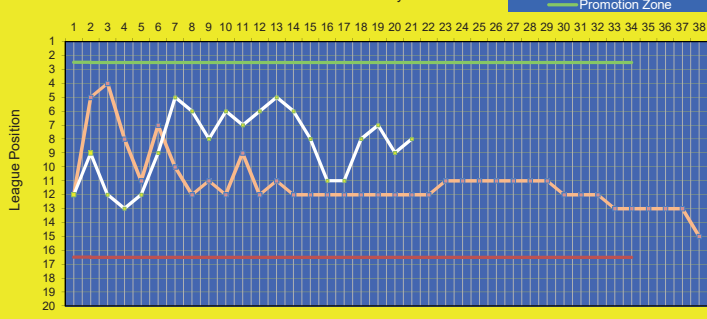

RWBTFC Stats Page 2016-17

Wilts Senior Cup History

WOOTTON BASSETT TOWN FOOTBALL CLUB STATS PAGE

Season's Progress 2016-17

Games Played