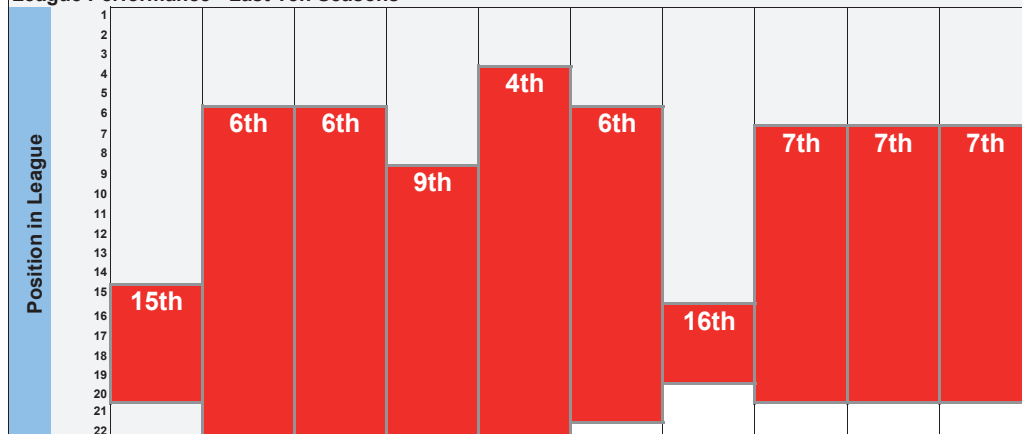

Today's Opponents

Highworth Town F.C.

Formed: 1893
Nickname: Worthians
Chairman: Rohan Haines
Secretary: Fraser Haines
Tel:
Ground: Elm Recreation Ground, Highworth, SN6 7DD
Tel: 01793 766263
Manager: Jeff Roberts
Capacity: 2,000
Seats: 150
Colours: Red Shirts, Black Shorts

Ground Directions: Enter Town on A361, turn into The Green by Veterinary Surgery, Ground and Car Park 100 yards on left.

Hellenic Premier Division

League Performance - Last Ten Seasons

Season	06/07	07/08	08/09	09/10	10/11	11/12	12/13	13/14	14/15	15/16
Top Scorer	J. Miller 11	P. Corcoran 20	T. Dingle 19	B. Fitzgerald 18	T. Bohane 43	J. Parsons 24	B. Clarke 14	T. Bohane 40	T. Bohane 41	T. Bohane 25
Average Crowd	100	91	104	85	96	69	57	61	74	78
Total Crowd	1,892	1,910	2,192	1,787	2,012	1,384	1,031	1,167	1,331	1,482
F.A. Cup	Ex Prelim	Ex Prelim	Ex Prelim	1st Qual Rnd	1st Qual Rnd	Ex Prelim	1st Qual Rnd	Ex Prelim	Prelim Rnd	Prelim Rnd
F.A. Vase	2nd Qual Rnd	2nd Round	2nd Qual Rnd	2nd Qual Rnd	1st Qual Rnd	2nd Round	1st Qual Rnd	1st Qual Rnd	Semi-Final	3rd Round

Current Form (Last Six Games)		
Date	Opponent	Result
17-Dec-16	v Binfield (A)	W 2 - 1
14-Dec-16	v Bradford Town (H)	W 2 - 0
10-Dec-16	v Thatcham Town (H)	L 1 - 3
8-Dec-16	v Brimscombe & Thrupp (A)	W 4 - 2
3-Dec-16	v Longlevens (H)	W 3 - 0
26-Nov-16	v Oxford City Nomads (H)	W 2 - 0

v Wootton Bassett Town (Last Six Games)	
Date	Fixture & Result
29-Aug-16	Highworth Town 3 Wootton Bassett 3
28-Dec-16	Highworth Town 8 Wootton Bassett 0
31-Aug-15	Wootton Bassett 0 Highworth Town 2
17-Mar-15	Highworth Town 1 Wootton Bassett 5
25-Aug-14	Wootton Bassett 0 Highworth Town 1
14-Dec-13	Highworth Town 1 Wootton Bassett 1