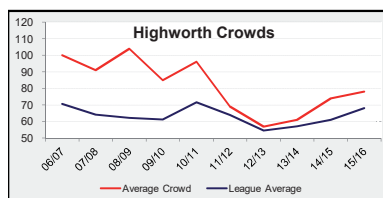

Today's Opponents

Highworth Town F.C.

Formed: 1893
Nickname: Worthians
Chairman: Rohan Haines
Secretary: Fraser Haines
Tel:
Ground: Elm Recreation Ground, Highworth, SN6 7DD
Tel: 01793 766263
Manager: Jeff Roberts
Capacity: 2,000
Seats: 150
Colours: Red Shirts, Black Shorts

Ground Directions: Enter Town on A361, turn into The Green by Veterinary Surgery, Ground and Car Park 100 yards on left.

Hellenic Premier Division

League Performance - Last Ten Seasons

Season	06/07	07/08	08/09	09/10	10/11	11/12	12/13	13/14	14/15	15/16
Top Scorer	J. Miller 11	P. Corcoran 20	T. Dingle 19	B. Fitzgerald 18	T. Bohane 43	J. Parsons 24	B. Clarke 14	T. Bohane 40	T. Bohane 41	T. Bohane 25
Average Crowd	100	91	104	85	96	69	57	61	74	78
Total Crowd	1,892	1,910	2,192	1,787	2,012	1,384	1,031	1,167	1,331	1,482
F.A. Cup	Ex Prelim	Ex Prelim	Ex Prelim	1st Qual Rnd	1st Qual Rnd	Ex Prelim	1st Qual Rnd	Ex Prelim	Prelim Rnd	Prelim Rnd
F.A. Vase	2nd Qual Rnd	2nd Round	2nd Qual Rnd	2nd Qual Rnd	1st Qual Rnd	2nd Round	1st Qual Rnd	1st Qual Rnd	Semi-Final	3rd Round

Current Form (Last Six Games)		
Date	Opponent	Result
17-Dec-16	v Binfield (A)	W 2 - 1
14-Dec-16	v Bradford Town (H)	W 2 - 0
10-Dec-16	v Thatcham Town (H)	L 1 - 3
8-Dec-16	v Brimscombe & Thrupp (A)	W 4 - 2
3-Dec-16	v Longlevens (H)	W 3 - 0
26-Nov-16	v Oxford City Nomads (H)	W 2 - 0

v Wootton Bassett Town (Last Six Games)	
Date	Fixture & Result
29-Aug-16	Highworth Town 3 Wootton Bassett 3
28-Dec-16	Highworth Town 8 Wootton Bassett 0
31-Aug-15	Wootton Bassett 0 Highworth Town 2
17-Mar-15	Highworth Town 1 Wootton Bassett 5
25-Aug-14	Wootton Bassett 0 Highworth Town 1
14-Dec-13	Highworth Town 1 Wootton Bassett 1

Wilts U18 Floodlit League