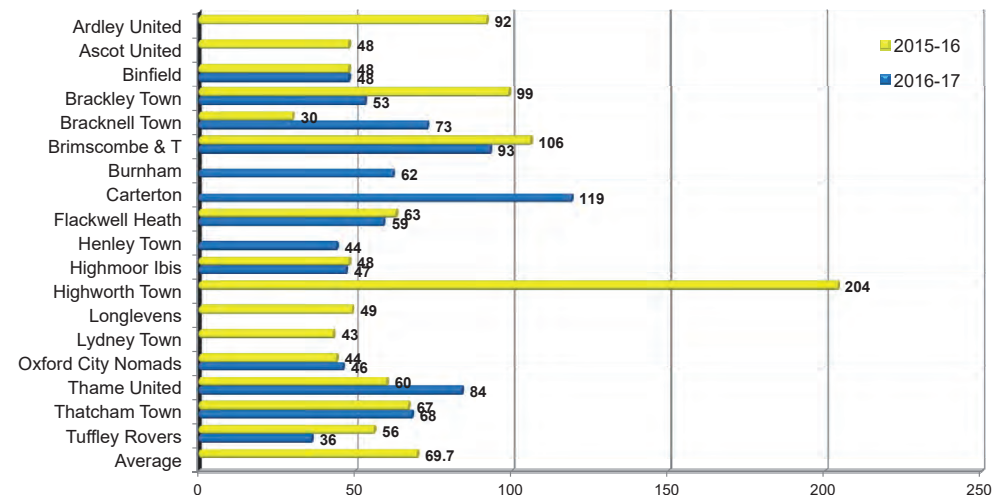

WBTFC Attendances - Season 2016-17 (and comparison to 2015-16)