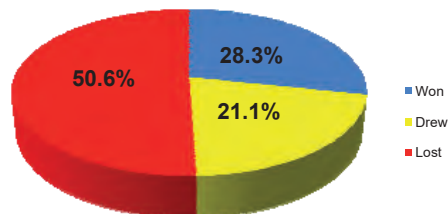

% of Games Won, Drawn & Lost in Hellenic League (Premier Division)