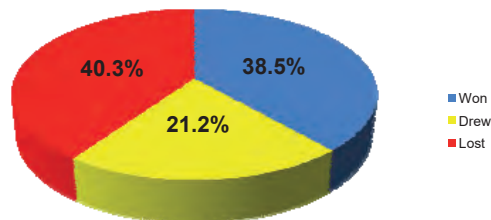

Nickname	Bassett
Record Gate	2,103 v Swindon Town (1991)
Best Gate - 2015/16	204 v Highworth Town
Average Hellenic Attendance 2015/16	69.7 (14/15 = 42.8)
Top Scorer - 2015/16	Steve Robertson - 30 Goals
Record Known Win	16 - 0 v Clyffe Pypard (1933/34)
Record Known Defeat	1 - 16 v Warminster T (3/11/1945)

% of Games Won, Drawn & Lost in Hellenic League (Total)