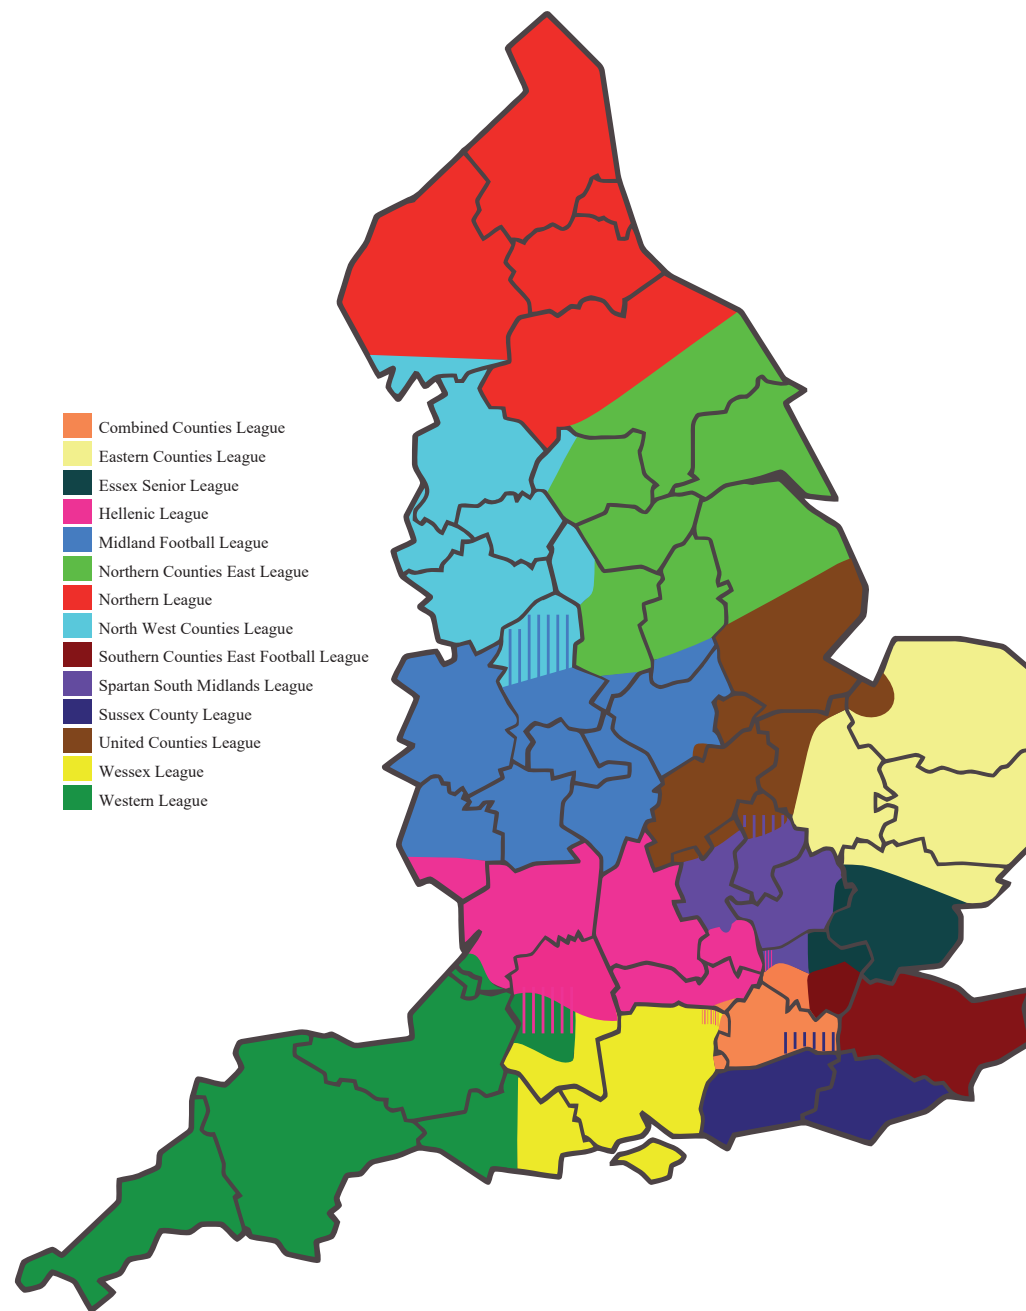

Football insurance specialists

Our years of experience in the football industry mean we have a unique awareness of the insurance risks faced by associations, leagues, clubs and individuals.

- Property - including stadiums, clubhouses and training facilities
- Personal accident
- Public liability
- Employers liability
- Directors and officers
- Motor fleet
- Construction risks
- Legal expenses
- Prize indemnity/contract bonus
- Failure to broadcast
- Event cancellation

For more information email sport@bluefingroup.co.uk
or call 0845 872 5060.

Bluefin
Sport

Bluefin Sport is a trading name of Bluefin Insurance Services Limited which is authorised and regulated by the Financial Services Authority.