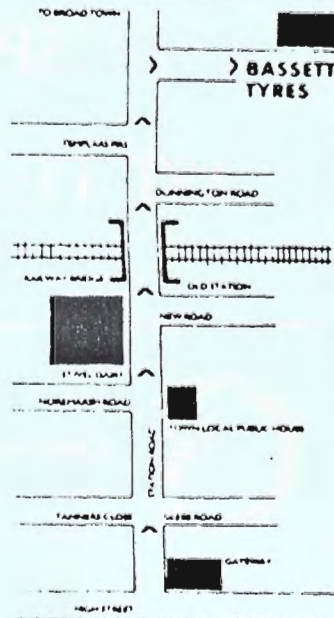

A1 HANDIHIRE

MON-FRI. 7.30 AM - 5.30 PM
SAT. 7.30 AM - 5.30 PM
COME TO US FOR ALL YOUR
GARDEN & D.I.Y. NEEDS

Tool and Plant Hire

Unit 9
Marlborough Road Ind. Est
Wootton Bassett

Tel: SWINDON 854821

OPEN 6 FULL DAYS
EASY PARKING - COLLECTION/DELIVERY SERVICE

BOOK YOUR GARDEN
ROTAVATOR NOW

HANNIBAL CROSSED THE ALPS
SCOTT CROSSED THE ANTARCTIC

LIFE IS EASIER IN WOOTTON BASSETT

YOU ONLY HAVE TO
CROSS THE BRIDGE

For a friendly and totally comprehensive tyre,
exhaust and brake service - at really competitive
prices, plus free fitting, make tracks to
Bassett Tyres

OPEN 7 DAYS A WEEK
SUNDAY 9.00AM - 1.00PM
RADIO CONTROLLED 24HR
TYRE BREAK DOWN SERVICE

BASSETT TYRES
THE SYMBOL OF QUALITY

IT PAYS TO CROSS OVER THE RAILWAY BRIDGE

BASSETT TYRES TEMPLARS WAY INDUSTRIAL ESTATE
MARLBOROUGH ROAD WOOTTON BASSETT
WILTSHIRE SN4 7EJ

TELEPHONE 0793 854771 - 0793 850514 EVEEINGS

K & E J CRUMP BUTCHERS

M Inst MT

HARRIS
GREEN & SMOKED

"WE" BUY THE BEST
AND LEAVE THE REST

120 High Street Wootton Bassett Wiltshire Tel: (0793) 853284

LORRAINE NASH PROPRIETRESS

(0793) 854375

SPORT & LEISURE

Apsley House Arcade Wootton Bassett
Wiltshire SN4 7AA