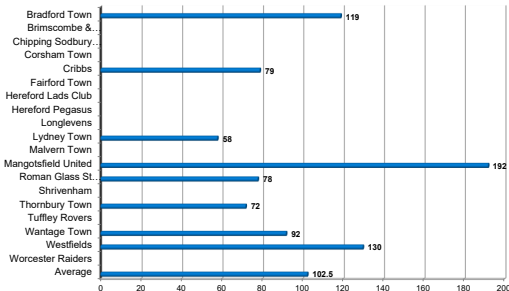

Total	1,162	441	241	480	1,808	1,962	1,561		* At time season 2019-20 was suspended due to Covid-19
Won:Drew:Lost Ratio	38.0%	38.0%	20.7%	41.3%					
	Pld	Won	Drew	Lost	For	Agst	Pts		
Premier Division	556	174	110	272	741	1,056	629	Won:Drew:Lost Ratio	31.3% 19.8% 48.9%
Division 1 West	226	116	44	66	444	310	392	Won:Drew:Lost Ratio	51.3% 19.5% 29.2%
Division 1	380	151	87	142	623	596	540	Won:Drew:Lost Ratio	39.7% 22.9% 37.4%

Nickname	Bassett
Record Gate	2,103 v Swindon Town (1991)
Best Gate - 2021/22	341 v Corsham Town
Average Hellenic Attendance 2021/22	107 (up from 87 in 20/21)
Record Known Win	16 - 0 v Clyffe Pypard (1933/34)
Record Known Defeat	1 - 16 v Warminster T (3/11/1945)

CROWDS

RWBTFC League Attendances - Season 2022-23