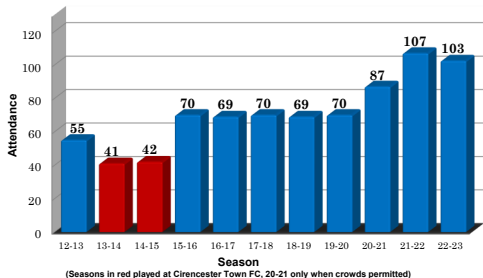

RWBTFC Average Home League Attendances - Last 10 Years plus current season