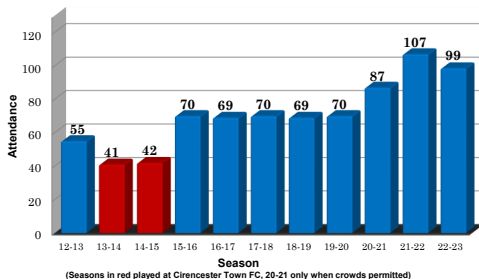

RWBTFC Average Home League Attendances - Last 10 Years plus current season