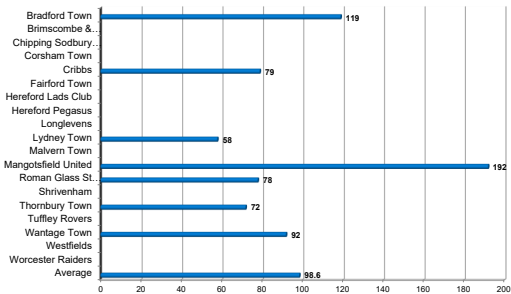

Pld	Won	Drew	Lost	For	Agst	Pts	Won:Drew:Lost Ratio			
Premier Division	555	174	109	272	740	1,055	628	Won:Drew:Lost Ratio	31.4%	19.6%	49.0%
Division 1 West	226	116	44	66	444	310	392	Won:Drew:Lost Ratio	51.3%	19.5%	29.2%
Division 1	380	151	87	142	623	596	540	Won:Drew:Lost Ratio	39.7%	22.9%	37.4%

Nickname	Bassett
Record Gate	2,103 v Swindon Town (1991)
Best Gate - 2021/22	341 v Corsham Town
Average Hellenic Attendance 2021/22	107 (up from 87 in 20/21)
Record Known Win	16 - 0 v Clyffe Pypard (1933/34)
Record Known Defeat	1 - 16 v Warminster T (3/11/1945)

CROWDS

RWBTFC League Attendances - Season 2022-23