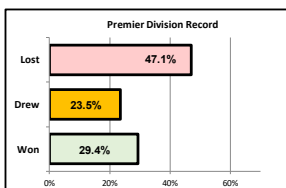

Bideford Ladies Historical Record - Recent Completed Seasons + Current

Season	League & Division	Pld	Won	Drew	Lost	For	Agst	Pts	Position	Top Scorer (including cups)
2011/12	Devon Women's Division 1	16	3	2	11	23	42	11	7 out of 9	Not known
2012/13	Devon Women's Division 1	16	11	1	4	58	33	34	2 out of 9	Not known
2013/14	Devon Women's Premier League	14	5	1	8	21	61	16	6 out of 8	Not known
2014/15	Devon Women's Premier League	12	3	1	8	14	40	10	3 out of 6	Not known
2015/16	Devon Women's Premier League	10	4	3	3	18	18	15	4 out of 6	Not known
2016/17	Devon Women's Premier League	14	12	1	1	61	18	37	1 out of 8	Not known
2017/18	S.West Regional Women's Western Div 1	16	7	1	8	22	36	22	5 out of 9	B. Ellis 13
2018/19	S.West Regional Women's Western Div 1	20	13	3	4	68	26	42	3 out of 11	B. Ellis 28
2019/20	S.West Regional Women's Premier Div	15	4	4	7	27	25	16	6 out of 10	B. Ellis 5
2020/21	S.West Regional Women's Premier Div	2	1	0	1	2	2	3	5 out of 9	E.C. Moore/R. Little/K. McKane 1
Totals		135	63	17	55	314	301			

Won:Drew:Lost Ratio 46.7% 12.6% 40.7%

League & Division	Pld	Won	Drew	Lost	For	Agst	Pts	Won:Drew:Lost Ratio	43.8%	9.4%	46.9%
Devon Women's Division 1	32	14	3	15	81	75	75	Won:Drew:Lost Ratio	43.8%	9.4%	46.9%
Devon Women's Premier League	50	24	6	20	114	137	137	Won:Drew:Lost Ratio	48.0%	12.0%	40.0%
S.W. Regional Women's Western Div 1	36	20	4	12	90	62	62	Won:Drew:Lost Ratio	55.6%	11.1%	33.3%
S.West Regional Women's Premier Div	17	5	4	8	29	27	27	Won:Drew:Lost Ratio	29.4%	23.5%	47.1%