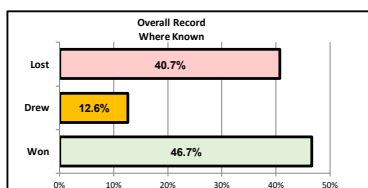

Bideford Ladies Historical Record - Recent Completed Seasons + Current

Season	League & Division	Pld	Won	Drew	Lost	For	Agst	Pts	Position	Top Scorer (including cups)
2011/12	Devon Women's Division 1	16	3	2	11	23	42	11	7 out of 9	Not known
2012/13	Devon Women's Division 1	16	11	1	4	58	33	34	2 out of 9	Not known
2013/14	Devon Women's Premier League	14	5	1	8	21	61	16	6 out of 8	Not known
2014/15	Devon Women's Premier League	12	3	1	8	14	40	10	3 out of 6	Not known
2015/16	Devon Women's Premier League	10	4	3	3	18	18	15	4 out of 6	Not known
2016/17	Devon Women's Premier League	14	12	1	1	61	18	37	1 out of 8	Not known
2017/18	S.West Regional Women's Western Div 1	16	7	1	8	22	36	22	5 out of 9	B. Ellis 13
2018/19	S.West Regional Women's Western Div 1	20	13	3	4	68	26	42	3 out of 11	B. Ellis 28
2019/20	S.West Regional Women's Premier Div	15	4	4	7	27	25	16	6 out of 10	B. Ellis 5
2020/21	S.West Regional Women's Premier Div	2	1	0	1	2	2	3	5 out of 9	E.C. Moore/R. Little/K. McKane 1
Totals		135	63	17	55	314	301			

Won:Drew:Lost Ratio 46.7% 12.6% 40.7%

League & Division	Pld	Won	Drew	Lost	For	Agst	Pts	Won:Drew:Lost Ratio	43.8%	9.4%	46.9%
Devon Women's Division 1	32	14	3	15	81	75	75	Won:Drew:Lost Ratio	43.8%	9.4%	46.9%
Devon Women's Premier League	50	24	6	20	114	137	137	Won:Drew:Lost Ratio	48.0%	12.0%	40.0%
S.W. Regional Women's Western Div 1	36	20	4	12	90	62	62	Won:Drew:Lost Ratio	55.6%	11.1%	33.3%
S.West Regional Women's Premier Div	17	5	4	8	29	27	27	Won:Drew:Lost Ratio	29.4%	23.5%	47.1%