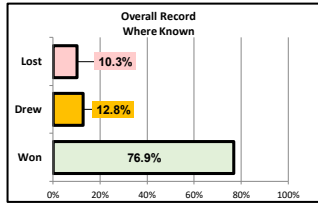

Today's Opponents Recent Record

Match Report v Bideford (H)

Melksham Town Ladies Historical Record - Recent Completed Seasons + Current

Season	League & Division	Pld	Won	Drew	Lost	For	Agst	Pts	Position	Top Scorer (including cups)
2017/18	Wiltshire Women's League Div 1	18	12	4	2	90	24	40	3 out of 10	Not known
2018/19	Wiltshire Women's League Div 1	14	12	1	1	70	21	37	1 out of 8	Not known
2019/20	Wiltshire Women's League Div 1	7	6	0	1	56	17	18	1 out of 8	Not known
Totals		39	30	5	4	216	62			
Won:Drew:Lost Ratio			76.9%	12.8%	10.3%					

Wiltshire Women's League Div 1	39	30	5	4	216	62	Won:Drew:Lost Ratio	76.9%	12.8%	10.3%