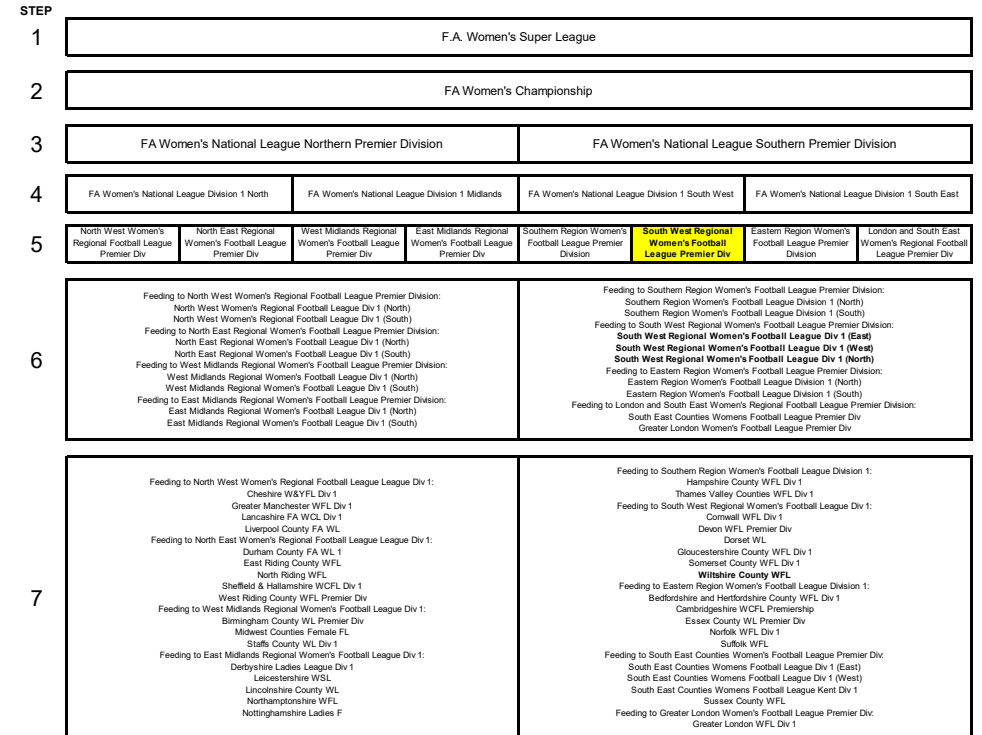

Wiltshire Clubs

Step 4	Swindon Town FC
Step 5	Royal Wootton Bassett Town
Step 6	Laverstock & Ford, Swindon Spitfires, Swindon Supermarine, Swindon Town Dev, Trowbridge Town
Step 7	FC Calne, Highworth Town, Melksham Town, Salisbury, Swindon Supermarine, Marlborough Town, Trowbridge Wanderers, Warminster Sky Blues

Wiltshire County Women's Cup Season 2019-20

First Round - 15 September 2019		
FC Chippenham	2 - 0	Trowbridge Town
Royal W. Bassett Town	4 - 0	Laverstock & Ford
Trowbridge Wanderers	1 - 3	Salisbury FC
Quarter Finals - 17 November 2019		
Marlborough	v	FC Chippenham
Royal W. Bassett Town	v	Melksham Town
Swindon Spitfires	v	Swindon Supermarine
Swindon Town	v	Salisbury
Semi Finals - 19 January 2020		
Final - 29th March 2020